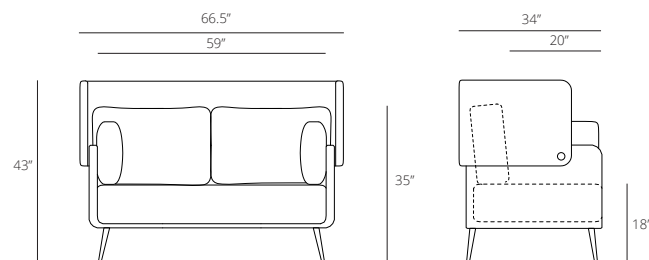

Certifications

CAL 117 - 2013 | TSCA Title VI Compliant | California 93120 Compliant for Formaldehyde Phase II
Coal: Martindale >100k | Fog: Martindale: >100k | Marina: Martindale >100k